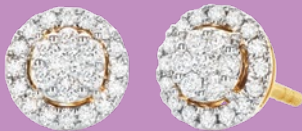

let your

**LOVE
SHINE**

0.20 CARAT tw

From
\$299*

0.30 CARAT tw

1/2 CARAT tw

*Items have been ticketed at a higher price in the period before 23 January, 2018. Sales may have taken place at prices lower than the ticketed price. Promotion valid from 23 January - 19 February, 2018 or until sold out. All Items 9ct Gold. Pendant price includes gold tone plated display chain only. Created Gemstones are grown in strictly controlled laboratory conditions to recreate the brilliance of natural gemstones. Carat tw = carat total weight.

with love
zameL's

Every day's a diamond